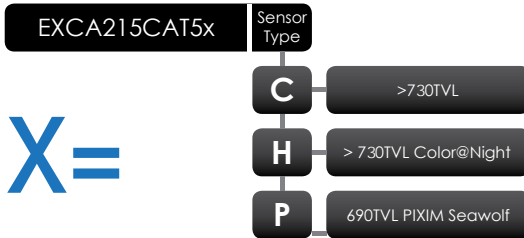

EXCA233CAT5x

960H SmartControl[®] CAT5 Indoor Flush Mount Dome Camera

Sony 960H Imaging Sensor, over 730TVL Resolution, 2.8–12 mm AIVF Lens, SmartControl[®] CAT5. Designed, engineered, assembled, and tested in the USA.

SENSOR SELECTION

To select the sensor add the coordinate letter to the end of part number.

“C” = Over 730TVL CCD Sensor with WDR function, perfect for most applications that do not require a very low light operation.